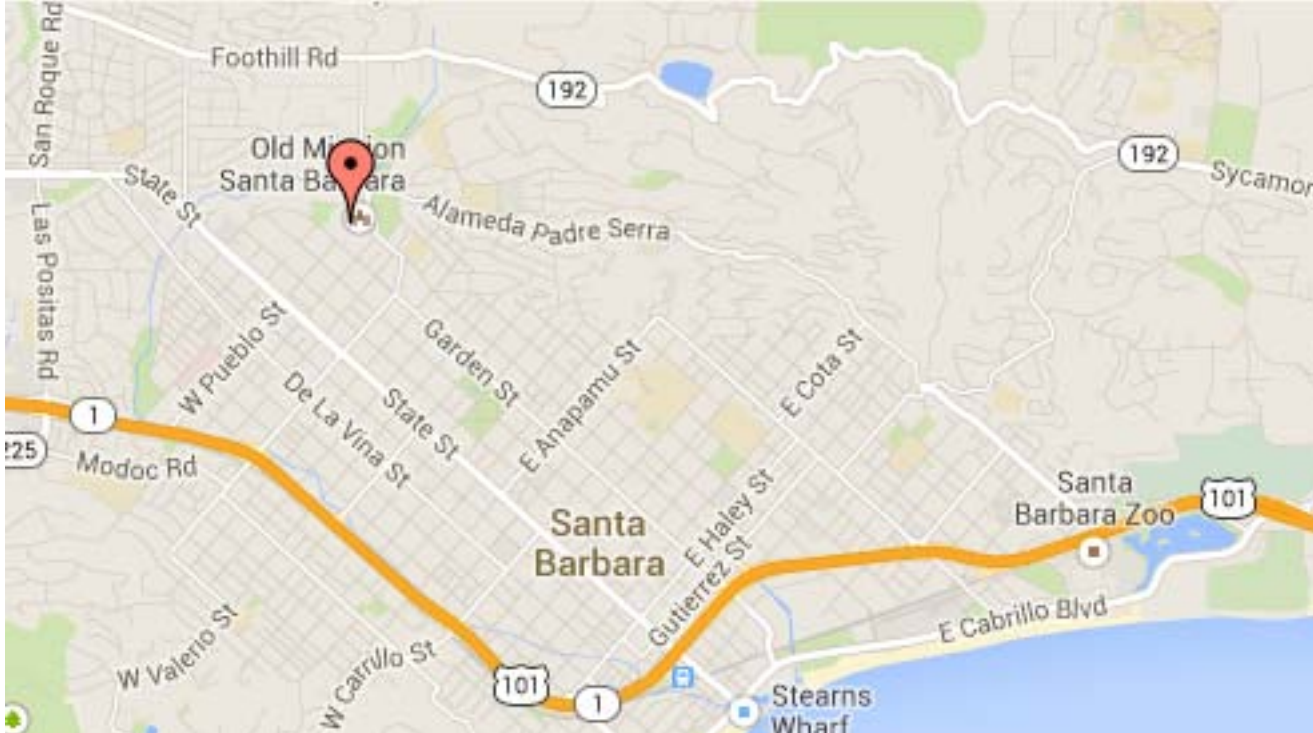

DRIVING DIRECTIONS

GUESTS STAYING AT OLD MISSION FROM HWY 101 (HEADING NORTH OR SOUTH)

Exit at Mission St.

Right onto Mission (from South) • Left under Hwy onto Mission (from North)

Sat on Mission (past State St.) to Garden St.

Left onto Garden

Drive straight on Garden passing thru 4-way stop sign at Los Olivos St. (...do not turn).

On Garden, you come to Pueblo Street, which goes through (marked by sign) only on the left

Look to your right. At about the same place, a driveway to your right flanked by two pillars is marked 2300 Garden St.

Turn right into the driveway at 2300 Garden.

At the top of the paved driveway, turn right onto a narrower driveway leading into parking lot.

Park.

Walk through is between two buildings. Brown and White signs read “ Mission Renewal Center.”

Check in at office, or follow signs.

Directions to Friars Lounge: Old Mission